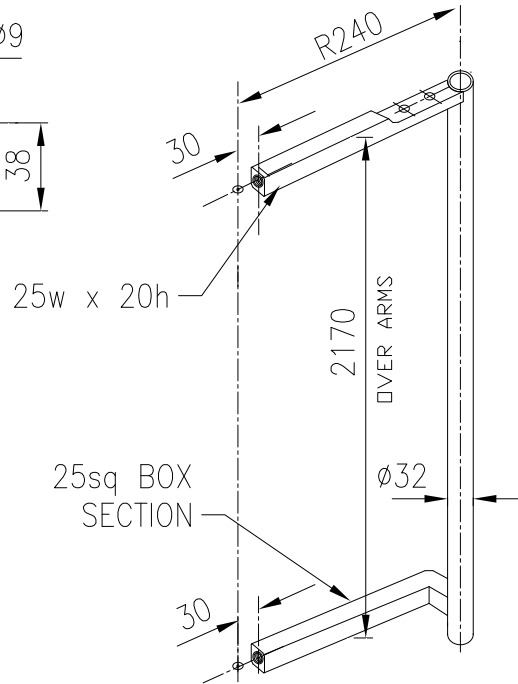

TDS Part No.	Peters Xref	Description	Qty
PDS-0635-11	053-0635-11	RH Door Shaft Welded Assy. BPC	1
ASY002B	218065/216288	25mm Dia Universal Bottom Bearing	1
ASY036T	100-029-KIT	Peters Door Shaft Fixing Kit (Top/Bottom)+fixings	2

PDS-0635-11= RH DOORSHAFT
W/ASSY BLACK POWDER COATED