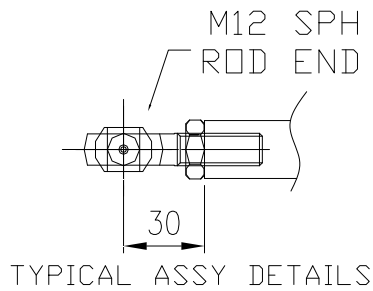

TDS Part No.	Peters Xref	Description	Qty
PDS-0635-11	053-0635-11	RH Door Shaft Welded Assy. BPC	1
ASY002B	218065/216288	25mm Dia Universal Bottom Bearing	1
ASY036T	100-029-KIT	Peters Door Shaft Fixing Kit (Top/Bottom)+fixings	2

PDS-0635-11= RH DOORSHAFT
W/ASSY BLACK POWDER COATED