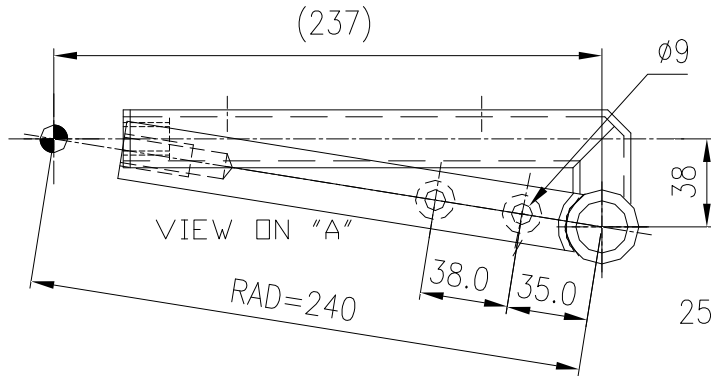

TDS Part No.	Peters Xref	Description	Qty
PDS-0635-11	053-0635-11	RH Door Shaft Welded Assy. BPC	1
ASY002B	218065/216288	25mm Dia Universal Bottom Bearing	1
ASY036T	100-029-KIT	Peters Door Shaft Fixing Kit (Top/Bottom)+fixings	2