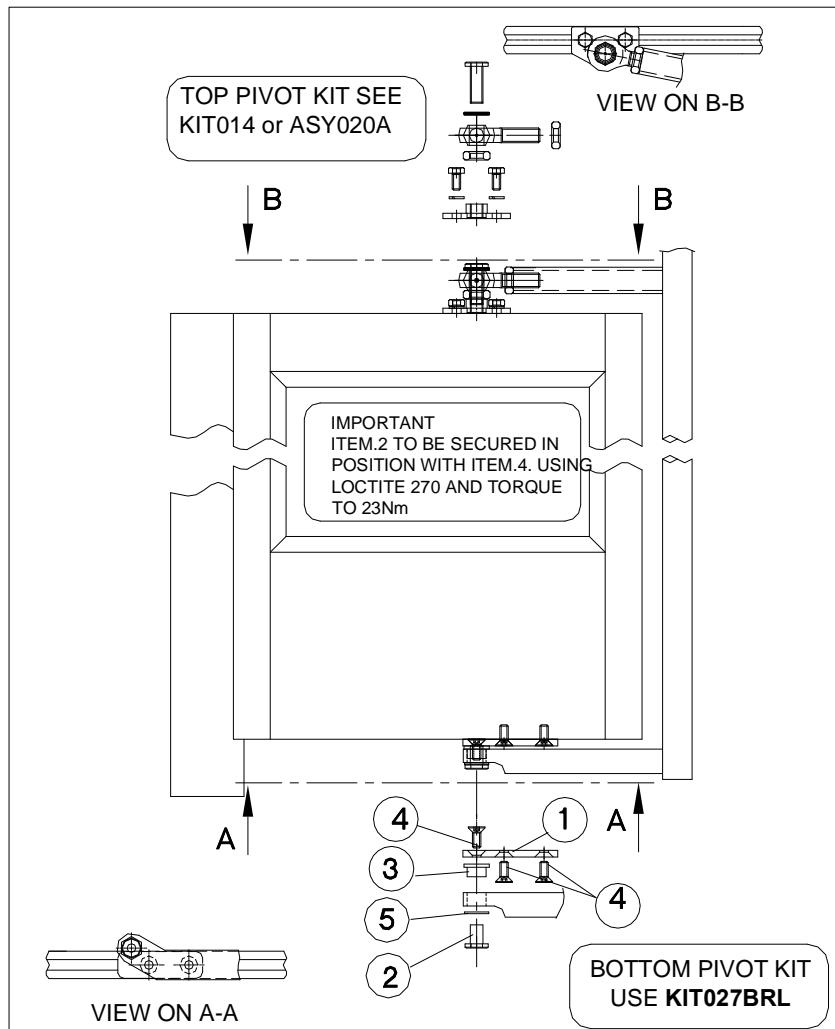

## RH LEAF LOWER PIVOT PLATES FIXING KIT

For Peters Doorshafts

PETERS REF No 100-040-KIT

| ITEM | PART No     | PETER $\phi$ REF No | DESCRIPTION  | QTY |
|------|-------------|---------------------|--|-----|
| 1    | PVT014A     | 214427              | DOOR PIVOT PLATE CRANKED                           | 1   |
| 2    | SPL001A     | 201351              | CAP NUT-STAINLESS STEEL                            | 1   |
| 3    | BRG025B     | 203352              | $\phi$ 12 X 12 OILITE FLANGED BUSH                 | 1   |
| 4    | SCR50820-A5 | 204730              | M8x20 SCREW-CSK-SOC. HD ST/STEEL                   | 1   |
| 5    | WAS12PL-B1  | 203866              | M12 ST $\phi$ WASHER PLAIN FORM.B. (1.6mm THK) BZP | 1   |

### Typical Application Doorshaft