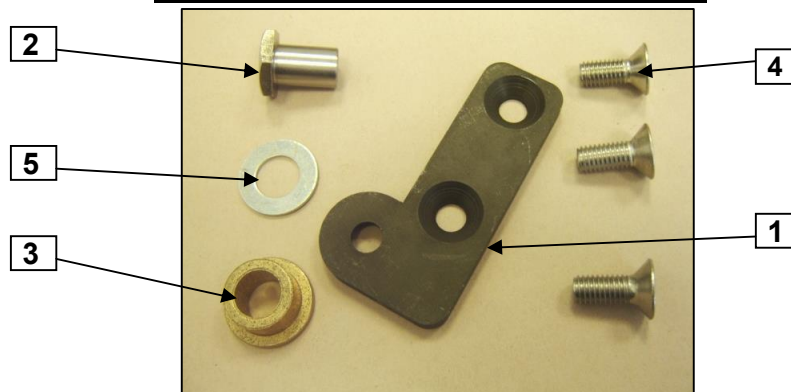

## RH LEAF LOWER PIVOT PLATES FIXING KIT

For Peters Doorshafts

PETERS REF No 100-040-KIT

| ITEM | PART No     | PETER $\phi$ REF No | DESCRIPTION  | QTY |
|------|-------------|---------------------|--|-----|
| 1    | PVT014A     | 214427              | DOOR PIVOT PLATE CRANKED                           | 1   |
| 2    | SPL001A     | 201351              | CAP NUT-STAINLESS STEEL                            | 1   |
| 3    | BRG025B     | 203352              | $\phi$ 12 X 12 OILITE FLANGED BUSH                 | 1   |
| 4    | SCR50820-A5 | 204730              | M8x20 SCREW-CSK-SOC. HD ST/STEEL                   | 1   |
| 5    | WAS12PL-B1  | 203866              | M12 ST $\phi$ WASHER PLAIN FORM.B. (1.6mm THK) BZP | 1   |

### Typical Application Doorshaft