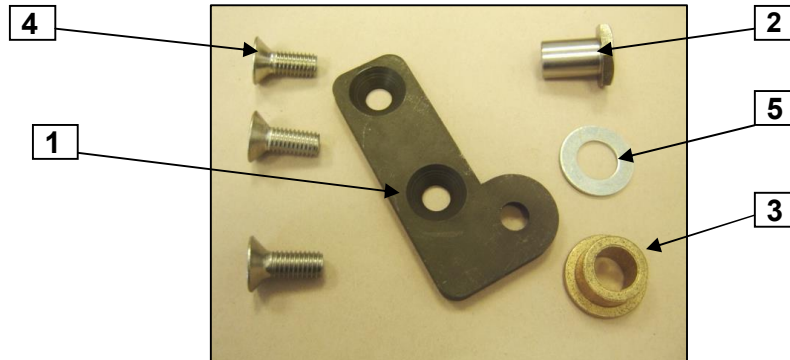

LH LEAF LOWER PIVOT PLATES FIXING KIT

For Peters Doorshafts

PETERS REF No 100-040-KIT

| ITEM | PART No | PETERϕ REF No | DESCRIPTION | QTY |
|------|-------------|---------------|--|-----|
| 1 | PVT013A | 214426 | DOOR PIVOT PLATE CRANKED | 1 |
| 2 | SPL001A | 201351 | CAP NUT-STAINLESS STEEL | 1 |
| 3 | BRG025B | 203352 | Ø12 X 12 OILITE FLANGED BUSH | 1 |
| 4 | SCR50820-A5 | 204730 | M8x20 SCREW-CSK-SOC. HD ST/STEEL | 1 |
| 5 | WAS12PL-B1 | 203866 | M12 STϕ WASHER PLAIN FORM.B. (1.6mm THK) BZP | 1 |

Typical Application Doorshaft