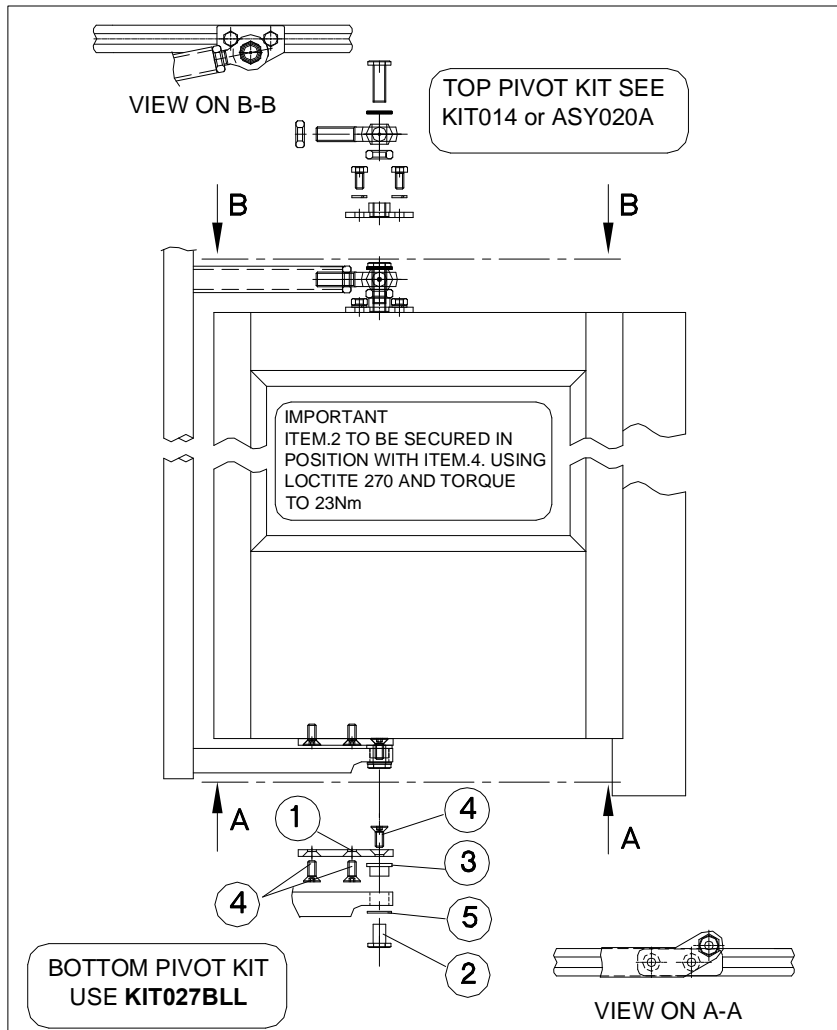

LH LEAF LOWER PIVOT PLATES FIXING KIT

For Peters Doorshafts

PETERS REF No 100-040-KIT

| ITEM | PART No | PETERϕ REF No | DESCRIPTION | QTY |
|------|-------------|---------------|--|-----|
| 1 | PVT013A | 214426 | DOOR PIVOT PLATE CRANKED | 1 |
| 2 | SPL001A | 201351 | CAP NUT-STAINLESS STEEL | 1 |
| 3 | BRG025B | 203352 | Ø12 X 12 OILITE FLANGED BUSH | 1 |
| 4 | SCR50820-A5 | 204730 | M8x20 SCREW-CSK-SOC. HD ST/STEEL | 1 |
| 5 | WAS12PL-B1 | 203866 | M12 STϕ WASHER PLAIN FORM.B. (1.6mm THK) BZP | 1 |

Typical Application Doorshaft