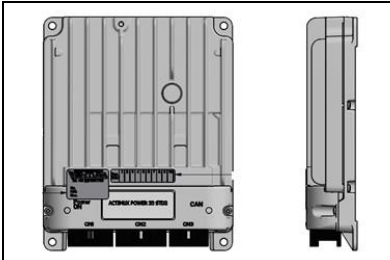

VA8616
DOOR CONTROLLER (RS)
2017 REPLACING T129

VA8616 *Ventura*
MELLOR ORION ELECTRIC/MANUAL
RELEASE