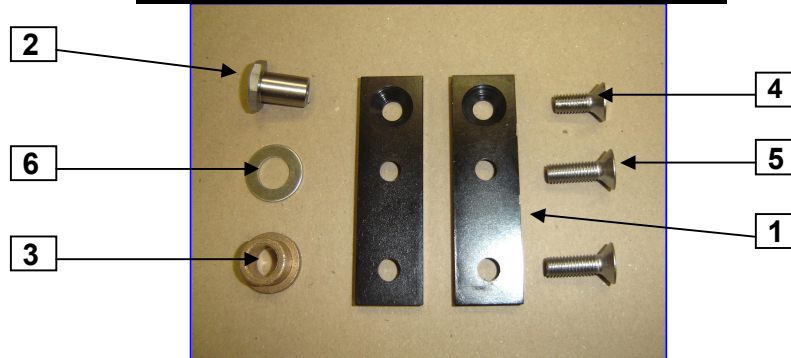

PETERS DOORSHAFT FIXING KIT LOWER PIVOT PLATES + FIXINGS

PETERS REF No 100-057-KIT-L

ITEM	PART No	PETER ϕ REF No	DESCRIPTION	QTY
1	PVT002A	201361	DOOR PIVOT PLATE	2
2	SPL001A	201351	CAP NUT-STAINLESS STEEL	1
3	BRG025B	203352	ϕ 12 X 12 OILITE FLANGED BUSH	1
4	SCR50820-A5	204730	M8x20 SCREW-CSK-SOC. HD ST/STEEL	1
5	SCR50825-A5	204629	M8x25 SCREW-CSK-SOC-HD ST/STEEL	2
6	WAS12PL-B1	203866	M12 ST ϕ WASHER PLAIN FORM.B. (1.6mm THK) BZP	1

Typical Application Doorshaft PDS-990-01 & PDS-989-01