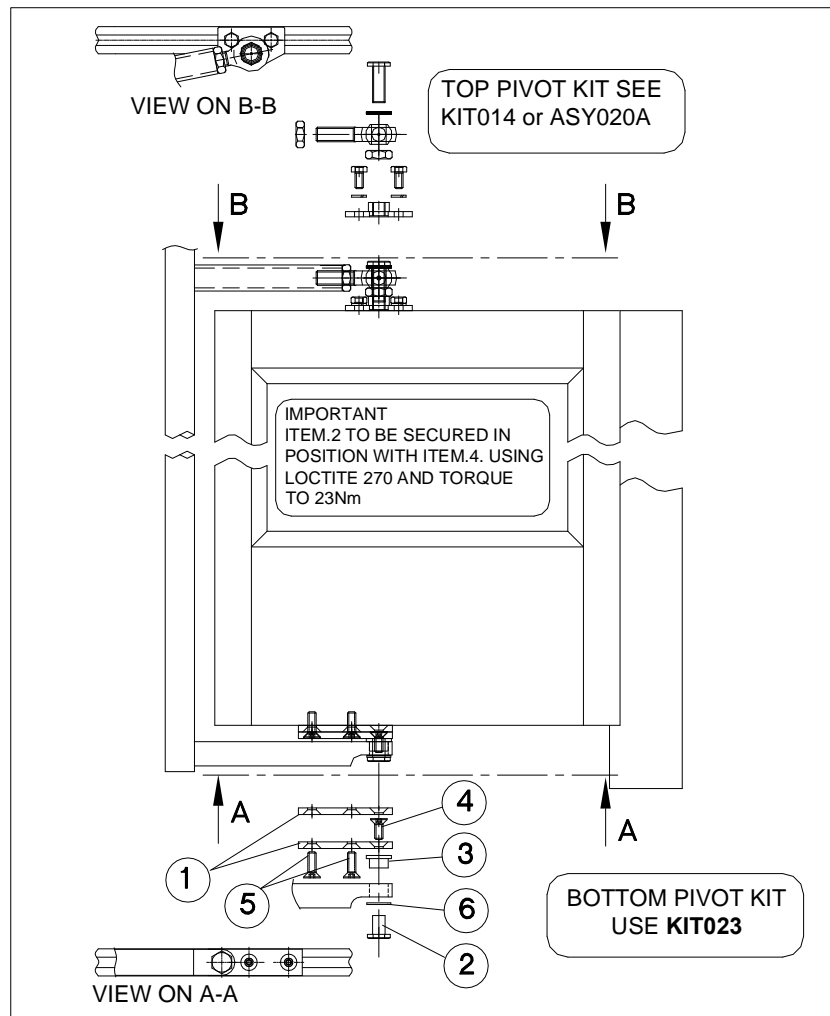

PETERS DOORSHAFT FIXING KIT LOWER PIVOT PLATES + FIXINGS

PETERS REF No 100-057-KIT-L

ITEM	PART No	PETER ϕ REF No	DESCRIPTION	QTY
1	PVT002A	201361	DOOR PIVOT PLATE	2
2	SPL001A	201351	CAP NUT-STAINLESS STEEL	1
3	BRG025B	203352	ϕ 12 X 12 OILITE FLANGED BUSH	1
4	SCR50820-A5	204730	M8x20 SCREW-CSK-SOC. HD ST/STEEL	1
5	SCR50825-A5	204629	M8x25 SCREW-CSK-SOC-HD ST/STEEL	2
6	WAS12PL-B1	203866	M12 ST ϕ WASHER PLAIN FORM.B. (1.6mm THK) BZP	1

Typical Application Doorshaft PDS-990-01 & PDS-989-01