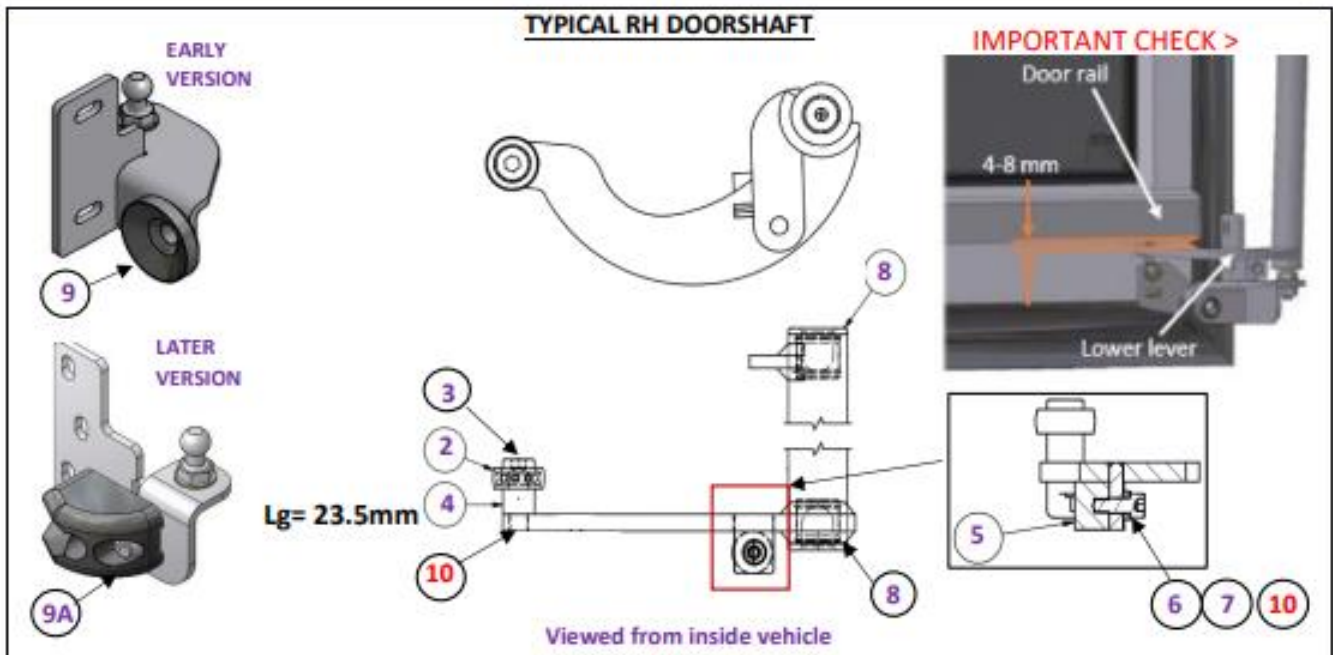

**VENTURA PS 1.0 – DOORSHAFT SERVICE KIT – P/N: KIT602**

**KIT COMPONENT PARTS**

**# THIS IS A SINGLE DOORSHAFT/LEAF KIT, 2 REQUIRED PER DOUBLE DOOR SET**

(2) H750 = GUIDE ROLLER ASSY		(7) A732 = M6 A2 WASHER x 2	
(3) B706 = M10x40 FIXING BOLT		(8) B689 = DOORSHAFT BEARING BUSH x 2	
(5) C492 = VIBRATION DAMPER Ø20x15		(9) D803 = BOTTOM SUPPORT CATCH BLOCK	
(4) D760 = ROLLER SPACER BUSH Ø16o/d x Ø10i/d x 23.5 Lg		(9A) J405 = BOTTOM SUPPORT CATCH BLOCK	
(6) A760 = M6x16 FIXING BOLT		(10) C265 = LOCTITE 243 for items 3 & 6 # 2ml measure in kit	

**# ASSOCIATED CATCH PIN/WEDGE PLATES : REF ONLY NOT SUPPLIED IN KIT (AVAILABLE ON REQUEST)**

<b>D545</b> LH CATCH PIN ON PLATE 	<b>D546</b> RH CATCH PIN ON PLATE 	<b>E097</b> LH CATCH PIN ON PLATE 	<b>E096</b> RH CATCH PIN ON PLATE 
<b>I275</b> LH CATCH WEDGE 	<b>I276</b> RH CATCH WEDGE 	<b>C924</b> CATCH PIN 	<b>M801 CHECK IF REQ'D</b> GUIDE ROLLER SECURING KIT SEE DOC SME013E 

IF IN DOUBT ON PART SELECTION - PLEASE CONTACT US WITH DETAILS FROM THE DOOR LABEL ATTACHED TO TOP OF LEAF >

**VENTURA PS 2.0 + 2.1 – DOORSHAFT SERVICE KIT – P/N: KIT603**

**KIT COMPONENT PARTS**

**# THIS IS A SINGLE DOORSHAFT/LEAF KIT, 2 REQUIRED PER DOUBLE DOOR SET**