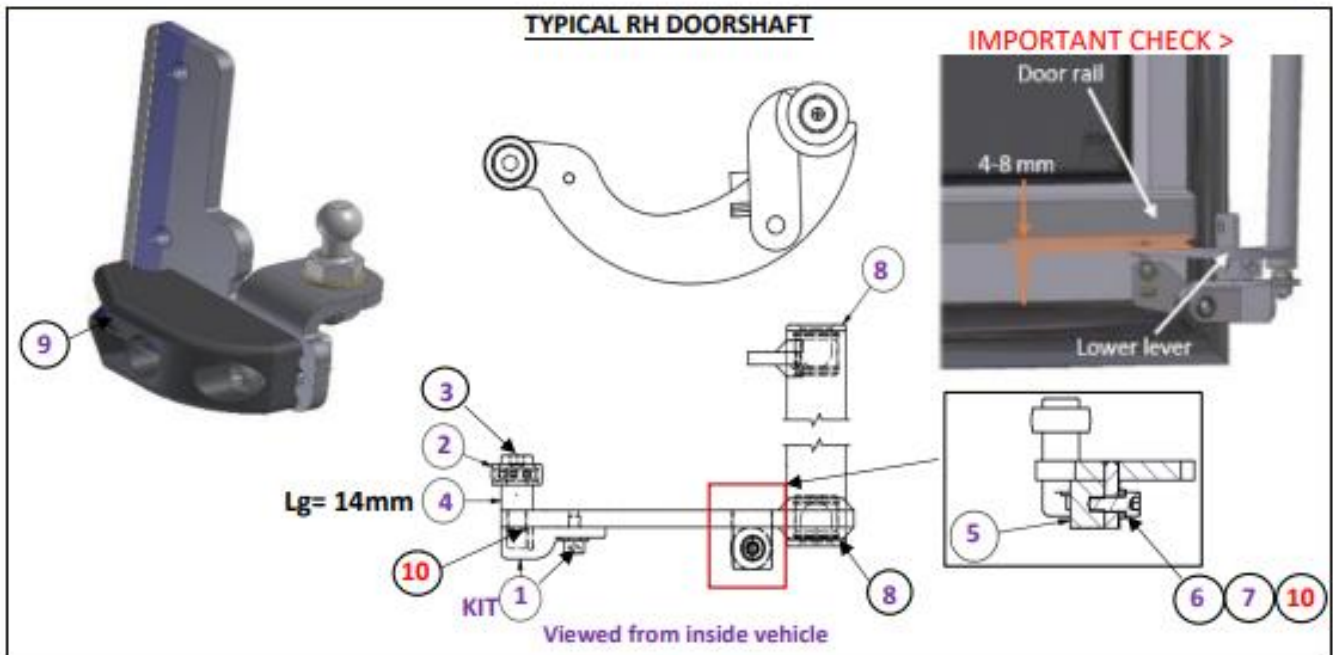

**VENTURA PS 1.0 – DOORSHAFT SERVICE KIT – P/N: KIT602**

**KIT COMPONENT PARTS**

**# THIS IS A SINGLE DOORSHAFT/LEAF KIT, 2 REQUIRED PER DOUBLE DOOR SET**

(2) H750 = GUIDE ROLLER ASSY		(7) A732 = M6 A2 WASHER x 2	
(3) B706 = M10x40 FIXING BOLT		(8) B689 = DOORSHAFT BEARING BUSH x 2	
(5) C492 = VIBRATION DAMPER Ø20x15		(9) D803 = BOTTOM SUPPORT CATCH BLOCK	
(4) D760 = ROLLER SPACER BUSH Ø16o/d x Ø10i/d x 23.5 Lg		(9A) J405 = BOTTOM SUPPORT CATCH BLOCK	
(6) A760 = M6x16 FIXING BOLT		(10) C265 = LOCTITE 243 for items 3 & 6 # 2ml measure in kit	

**# ASSOCIATED CATCH PIN/WEDGE PLATES : REF ONLY NOT SUPPLIED IN KIT (AVAILABLE ON REQUEST)**

<b>D545</b> LH CATCH PIN ON PLATE 	<b>D546</b> RH CATCH PIN ON PLATE 	<b>E097</b> LH CATCH PIN ON PLATE 	<b>E096</b> RH CATCH PIN ON PLATE 
<b>I275</b> LH CATCH WEDGE 	<b>I276</b> RH CATCH WEDGE 	<b>C924</b> CATCH PIN 	<b>M801 CHECK IF REQ'D</b> GUIDE ROLLER SECURING KIT SEE DOC SME013E 

IF IN DOUBT ON PART SELECTION - PLEASE CONTACT US WITH DETAILS FROM THE DOOR LABEL ATTACHED TO TOP OF LEAF >

**VENTURA PS 2.0 + 2.1 – DOORSHAFT SERVICE KIT – P/N: KIT603**

**KIT COMPONENT PARTS**

**# THIS IS A SINGLE DOORSHAFT/LEAF KIT, 2 REQUIRED PER DOUBLE DOOR SET**