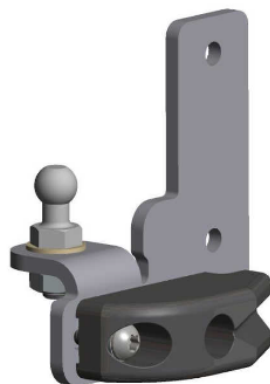

RELATED PRODUCTS NOW LIVE!

TDS are happy to announce that our much requested “Related Products” bar is now available on selected assembly parts, helping you to browse with confidence and ease.

[Door Systems](#) [Products](#) [Service Support](#) [About Us](#) [News](#) [Contact Us](#) [Location](#) [Q](#)

[Home](#)

PS2 BOTTOM SUPPORT LH

TDS Part Number: O272
PS2 BOTTOM SUPPORT LH

OE References

Manufacturer	Reference
Ventura	O272

Related Products

P261
PS2 CATCH BLOCKBOTTOM SUPPORT

Manufacturer	Reference
Ventura	P261

B688
PIVOT BOLT M10 x16

Manufacturer	Reference
Ventura	B688