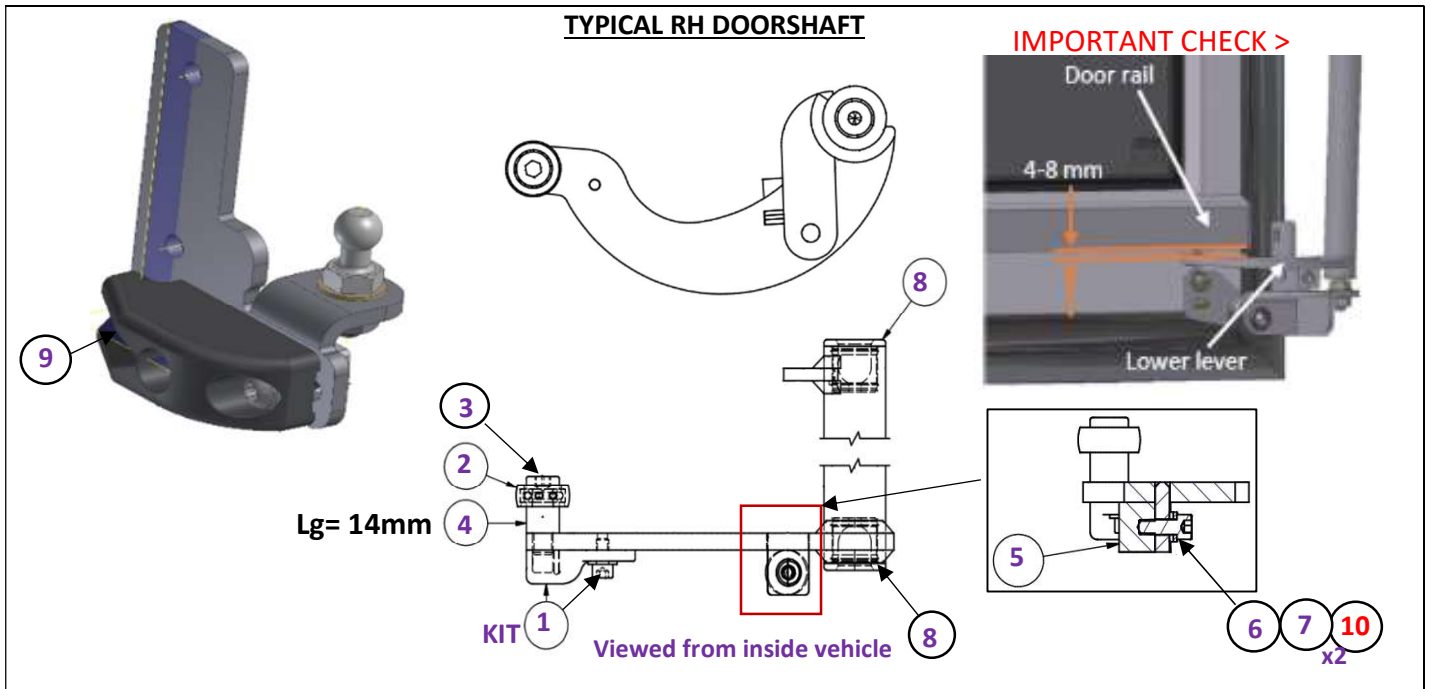

**VENTURA PS 2.0 + 2.1 – DOORSHAFT SERVICE KIT .**

**P/N: KIT603**

**KIT COMPONENT PARTS**

# THIS IS A SINGLE DOORSHAFT/LEAF KIT, 2 REQUIRED PER DOUBLE DOOR SET

(1) <b>VE6716</b> = LEVER BLOCK KIT Comprising of items 1.1, 1.2 & 1.3	(5) <b>C492</b> = VIBRATION DAMPER Ø20x15	
(1.1) <b>J593</b> = LEVER BLOCK	(6) <b>A760</b> = M6x16 FIXING BOLT	
(1.2) <b>D806</b> = M6x12 FIXING BOLT (Pre-coated thread lock)	(7) <b>A732</b> = M6 A2 WASHER x 2	
(1.3) <b>E009</b> = M6 LOCKING DISK	(8) <b>B689</b> = DOORSHAFT BEARING BUSH x 2	
(2) <b>H750</b> = GUIDE ROLLER ASSY Ø26x10 (bearing Ø22x6x10 bore)	(9) <b>P261</b> = BOTTOM SUPPORT CATCH BLOCK	
(3) <b>B486</b> = M10x30 FIXING BOLT	(10) <b>C625-0.5ML</b> = LOCTITE 243 TREADLOCKER Supplied in a 0.5ml Vial for retaining items 6	
(4) <b>G968</b> = ROLLER SPACER BUSH Ø16 x 10 bore x 14 Lg		

# ASSOCIATED CATCH PIN/WEDGE PLATES : **REF ONLY NOT SUPPLIED IN KIT (AVAILABLE ON REQUEST)**

<b>O281</b> = LH CATCH PLATE WEDGE LH	<b>O282</b> = RH CATCH PLATE WEDGE

IF IN DOUBT ON PART SELECTION - PLEASE CONTACT US WITH DETAILS FROM THE DOOR LABEL ATTACHED TO TOP OF LEAF >