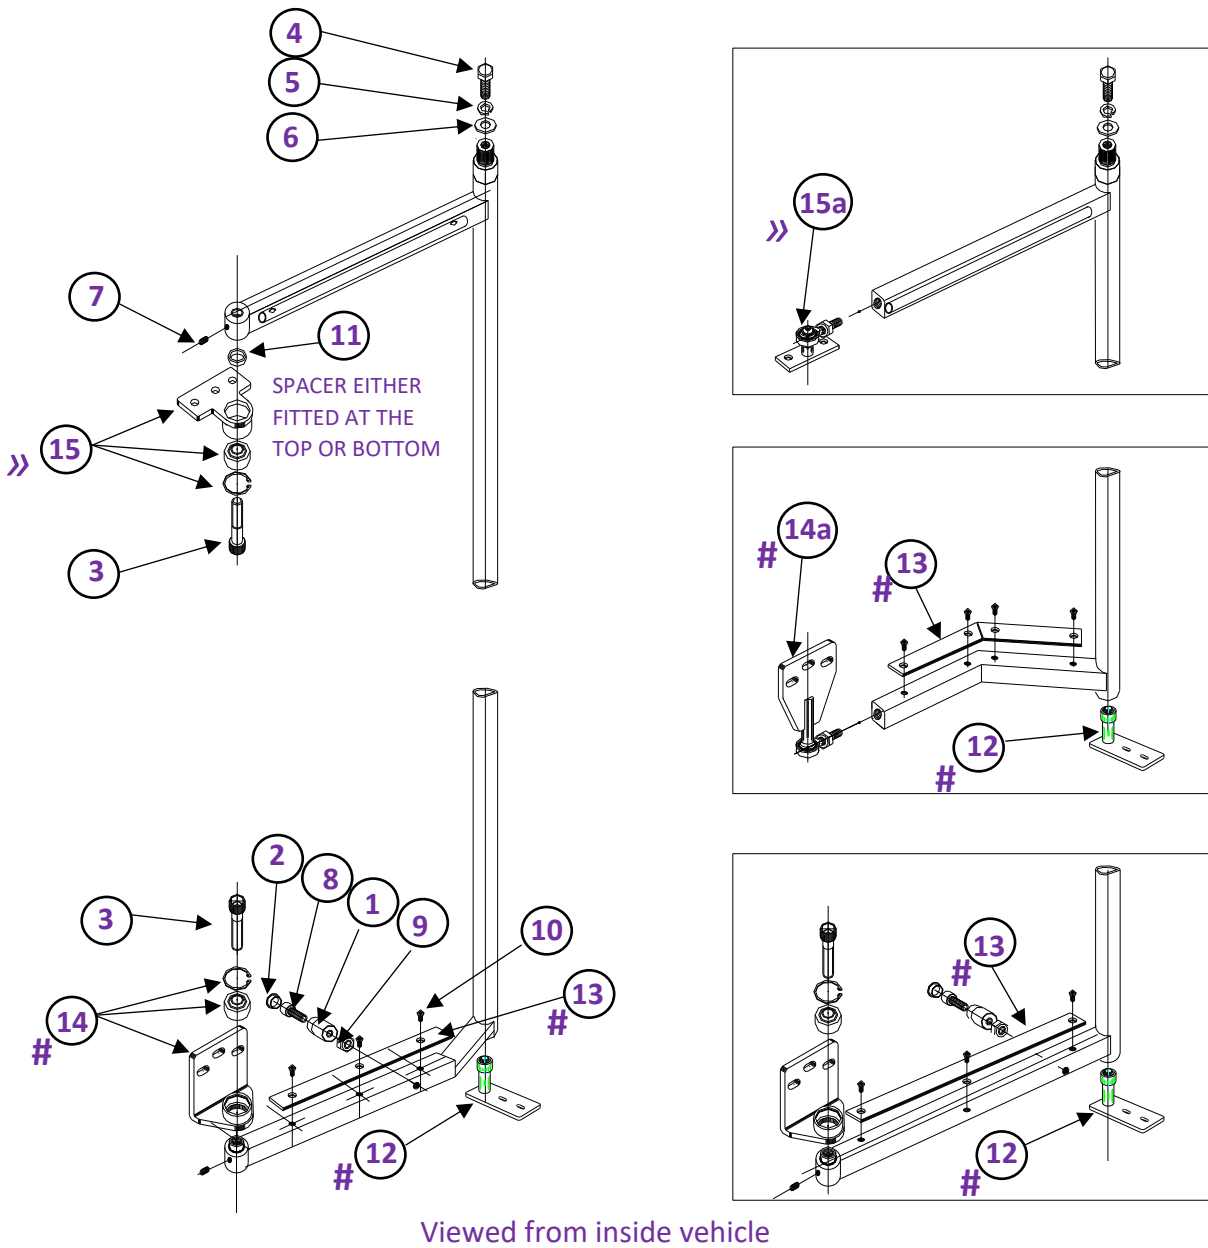

TDS PRODUCT IMAGE SHEET - CATEGORY > IG DOORSHAFTS

TYPICAL IG (INWARD GLIDER) RH DOORSHAFT ASSY

»=Denotes parts NOT included in "Doorshaft Assy Kits". Available upon request.

#=Denotes parts with variable versions in "Doorshaft Assy Kit".

See "Doorshaft Assy Kits" for identification of variable versions parts fitted.

(1) STP010	= ACTIVE FLAP STRIKER	# (12) *****	=BOTTOM DOOR SHAFT
(2) PLG002A	= STRIKER DOME PLUG	# (13) *****	=SLIDE RAIL
(3) SCR31460-A4	= M14x60 SOC HD SHAFT BOLT	# (14) L500-09-ASSY-01	=LOWER PIVOT BEARING ASSY
(4) SCR11225-A1	= M12x25 HEX HD (DRSHAFT) SCREW	# (14a) PVT018-ASY	=LOWER PIVOT BEARING ASSY
(5) WAS12SP-B1	= M12 WASHER SPRING REC-SECT	» (15) L500-05-ASSY-01	=UPPER PIVOT BEARING ASSY
(6) WAS12PL-C1	= M12 WASHER PLAIN FORM-C (2.5thk)	» (15a) PVT017-ASY	=UPPER PIVOT BEARING ASSY
(7) SCR90606-C1	= M6x6 GRUB SCREW C-POINT		
(8) SCR30835-A4	= M8x35 SOC HD SCREW		
(9) SCR50508-A1	= M5x8 CSK SOC HD SCREW		
(10) NUT08HX-MS	= M8 NUT HEX		
(11) SPA005-04	= Ø14x4 SPACER, FITTED TOP OR BOTT		
COMMON COMPONENT SPARES PARTS ID		VARIABLE SPARE PARTS ID	