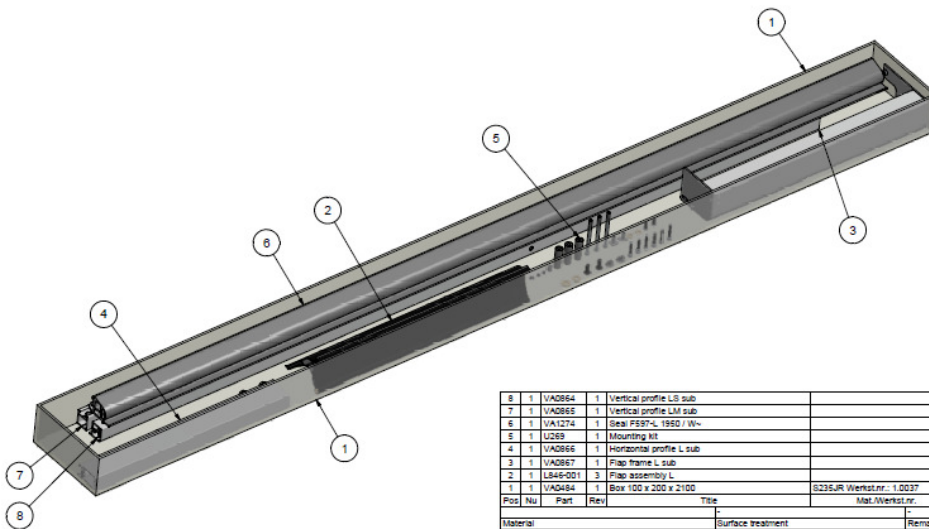

IG3 & IG4 – INWARD GLIDER KITS >

Pos	Nu	Part	Rev	Title	Mat./Werkst.nr.	Cat
8	1	VA0864	1	Vertical profile LS sub		
7	1	VA0866	1	Vertical profile LM sub		
6	1	VA1274	1	Seal FE97-L 1950 / W-		
5	1	U269	1	Mounting kit		
4	1	VA0866	1	Horizontal profile L sub		
3	1	VA0867	1	Flap frame L sub		
2	1	LS45-001	3	Flap assembly L		B
1	1	VA0484	1	Box 100 x 200 x 2100	B235JR Werkst.nr.: 1.0037	C

Material	Surface treatment	Remark	Weight
Titel		LINEAR AND ANGLE TOLERANCE ACCORDING TO ISO 1101 UNLESS OTHERWISE STATED	kg
Box spare O449/VA0500		TOLERANCE CLASS: medium	kg
Spare O449/VA0500		FORM AND PLACE TOLERANCE ACCORDING TO ISO 1101 UNLESS OTHERWISE STATED	IG-
		TOLERANCE CLASS: medium	cat

Please check original door serial number with TDS to ensure correct kits are selected