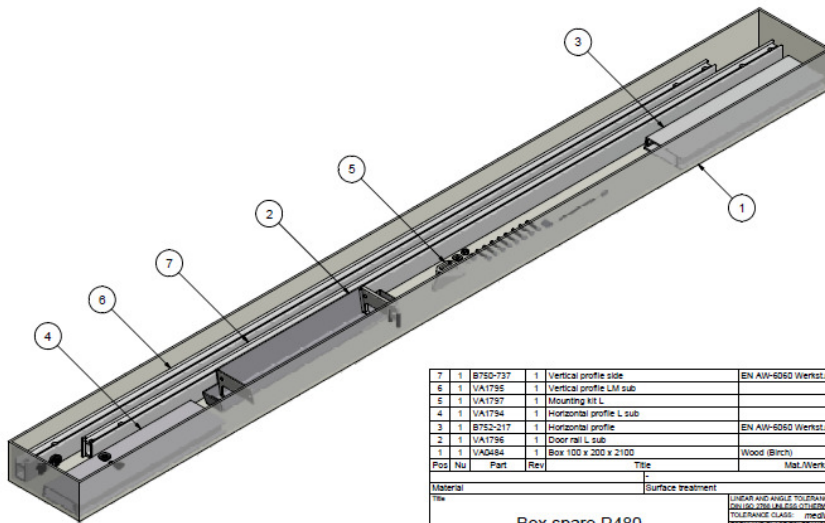

VENTURA BUS DOOR REPAIR - FRAME KITS

- # Improved leadtime for crash repair & VOR response.
- # Supplied in cardboard cartons for ease of transport and storage.
- # Contents include parts to build an unglazed RH or LH door frame assembly
- # Protective powder coated Black RAL9005.

PS - PLUG SLIDER KITS >

Pos	Nu	Part	Rev	Title	Mat./Werkst.nr.	Cat
7	1	B760-737	1	Vertical profile side	EN AW-6060 Werkst.nr.: 3.3206	C
6	1	VA1756	1	Vertical profile LM sub		
5	1	VA1797	1	Mounting kit L		
4	1	VA1794	1	Horizontal profile L sub		
3	1	B752-217	1	Horizontal profile	EN AW-6060 Werkst.nr.: 3.3206	C
2	1	VA1796	1	Door rail L sub		
1	1	VA0484	1	Box 100 x 200 x 2100	Wood (Birch)	