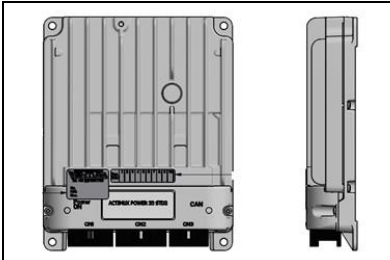

VA8616

DOOR CONTROLLER (RS)

2017 REPLACING T129