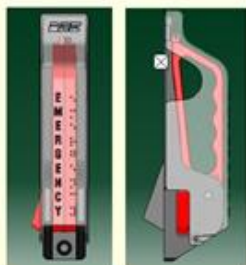

TDS PRODUCT IMAGE SHEET – CATEGORY > LOCKS/HANDLES & COVERS

	HDL036 INTERNATIONAL SLAM LATCH 28T	033268 <i>Deans</i>
	HDL037 PUSH BUTTON LOCKING HANDLE	HDL037 <i>TDS</i>
	HDL039T-J2 (Modified HDL004A-J2) EXTERNAL ROTARY LOCKABLE HANDLE TYPE JOK.2 WITH 2-KEYS +INTERNAL OVERRIDE CAP ANTI-CLOCKWISE ONLY	HDL039T <i>TDS</i> MELLOR MAXIMA/ STRATA HF TDS DOORS. (GLASS MOUNTED LOCK)
	HDL044 SLIMLINE RECESSED HANDLE	0102268 <i>Deans</i>
	HDL045 LH BCE GEAR BOX OVERRIDE HANDLE RED	
	HDL046 RH BCE GEAR BOX OVERRIDE HANDLE RED	
	EMERGENCY PULL HANDLE	<i>BCE</i>

T - 0
E - enquiries@tdsolutions.co.uk

477040
tdsolutions.co.uk