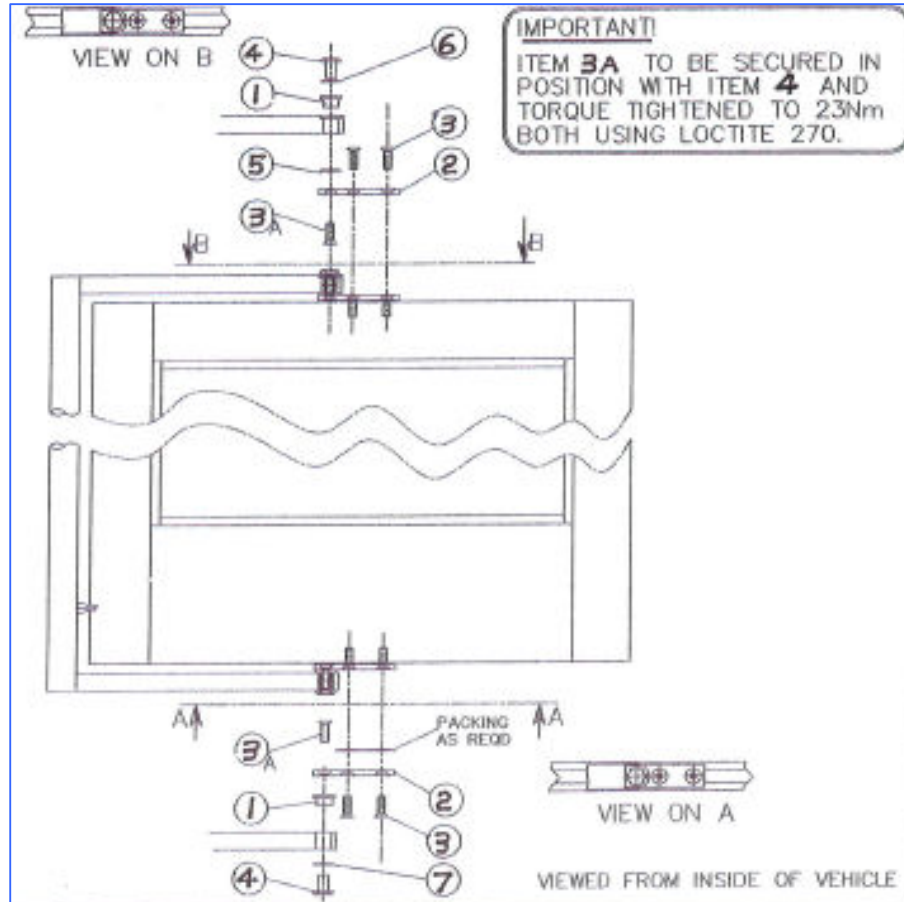

PETERS DOORSHAFT FIXING KIT PIVOT PLATES + FIXINGS PETERS REF No 100-051-KIT

ITEM	PART No	PETER'S REF No	DESCRIPTION	QTY
1	BRG025B	203352	Ø12 X 12 OILITE FLANGED BUSH	2
2	PVT002A	201361	DOOR PIVOT PLATE	2
3	SCR50820-A5	204730	M8x20 SCREW-CSK-SOC -HD	6
4	SPL001A	201351	CAP NUT-STAINLESS STEEL	2
5	WAS12PL-G8	203937	M12 NYLON WASHER PLAIN (2.5mm THK)	1
6	WAS12PL-A1	203860	M12 ST'L WASHER PLAIN FORM.A. (2.5mm THK) BZP	1
7	WAS12PL-B1	203866	M12 ST'L WASHER PLAIN FORM.B. (1.6mm THK) BZP	1