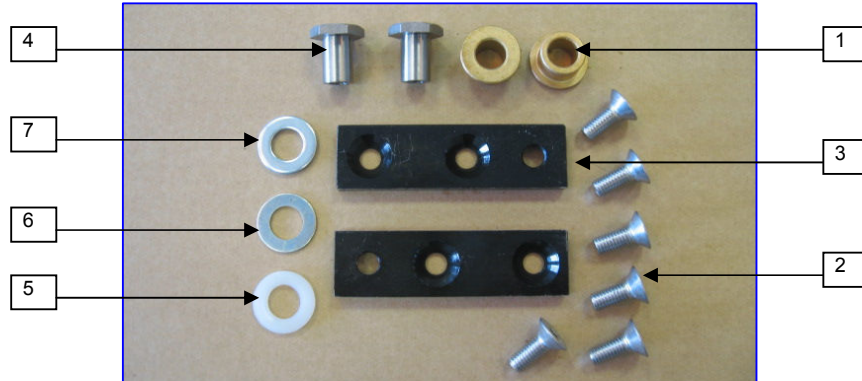

PETERS DOORSHAFT FIXING KIT PIVOT PLATES + FIXINGS PETERS REF No 100-051-KIT

ITEM	PART No	PETER'S REF No	DESCRIPTION	QTY
1	BRG025B	203352	Ø12 X 12 OILITE FLANGED BUSH	2
2	PVT002A	201361	DOOR PIVOT PLATE	2
3	SCR50820-A5	204730	M8x20 SCREW-CSK-SOC -HD	6
4	SPL001A	201351	CAP NUT-STAINLESS STEEL	2
5	WAS12PL-G8	203937	M12 NYLON WASHER PLAIN (2.5mm THK)	1
6	WAS12PL-A1	203860	M12 ST'L WASHER PLAIN FORM.A. (2.5mm THK) BZP	1
7	WAS12PL-B1	203866	M12 ST'L WASHER PLAIN FORM.B. (1.6mm THK) BZP	1

Typical Application